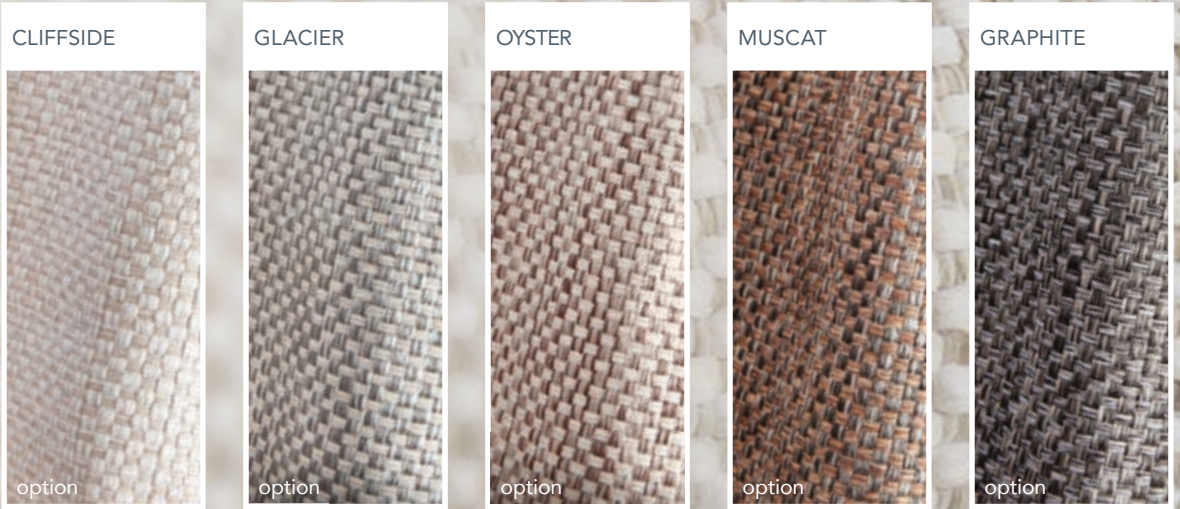

CAPETOWN

CUSHION DESIGN UPGRADE CAPETOWN (TOP AND BOTTOM FACE) + BALI (SIDE FACES)

INTERIOR – UPHOLSTERY