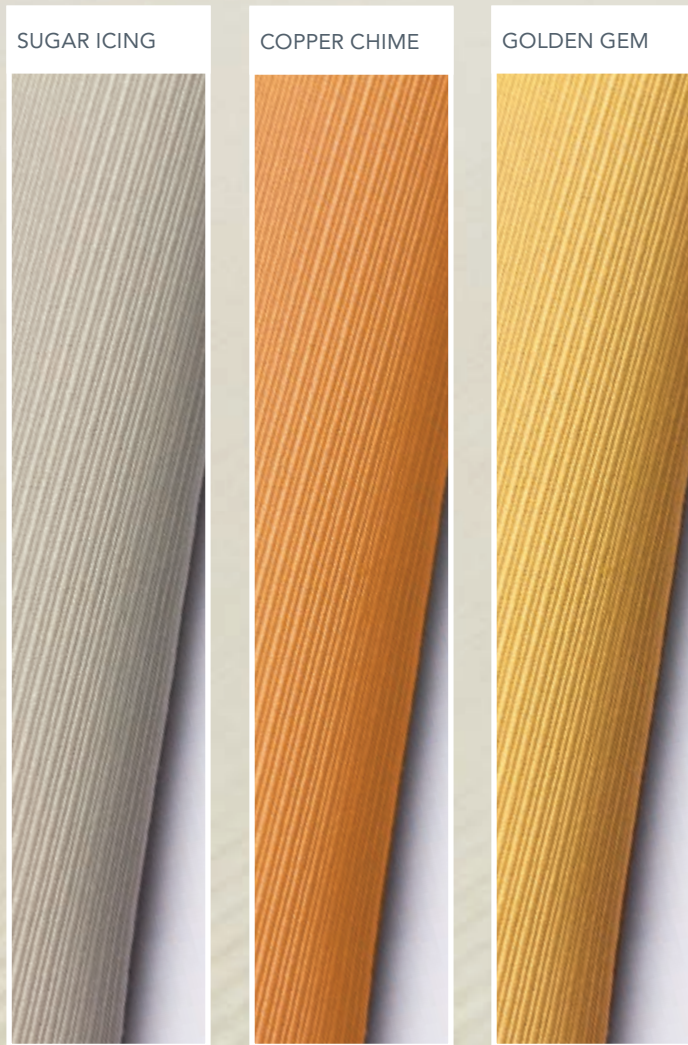

CURTAINS

option for C330 & C330v

INTERIOR – MATERIALS