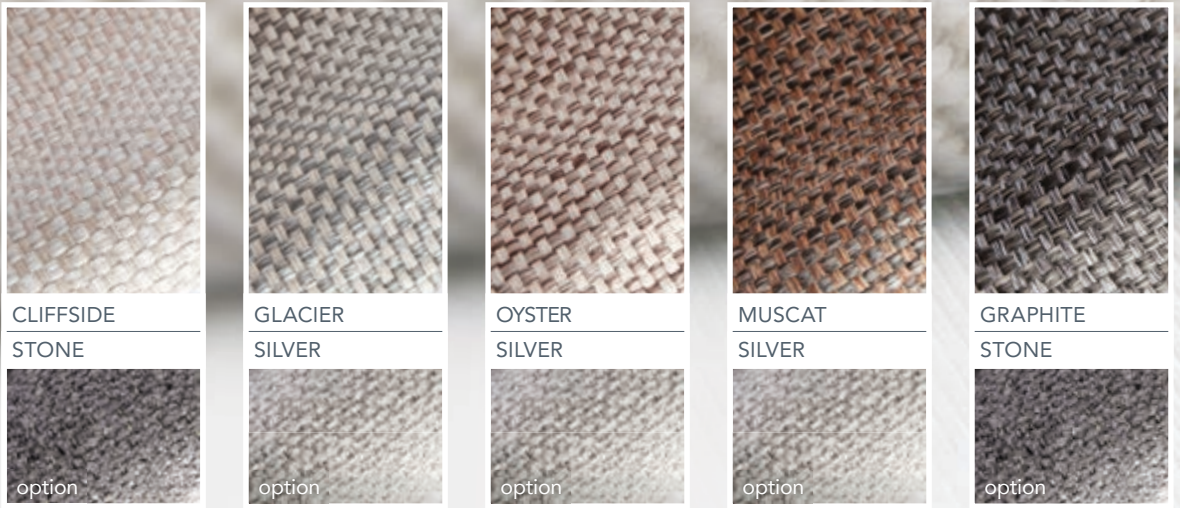

CUSHION DESIGN UPGRADE CAPETOWN (TOP AND BOTTOM FACE) + BALI (SIDE FACES)